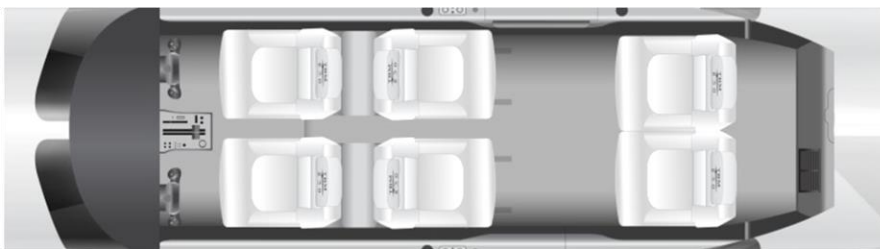

Daher TBM 900

SEATS: 5 Passengers + 1 Pilot

Aircraft Overview

MAX RANGE: 1200 NM

MAX SPEED: 365 MPH

FUEL BURN: 70 GPH

TYPICAL CRUISE ALTITUDE: 31,000'

6 Seat Configuration: 2 Crew Seats and 4 Passenger Seats

Amenities

- Pilot Entry Door
- Club Seating and Cabin Class
- Turboprop Performance
- Adjustable Reading Lights
- Foldout Worktable
- Incredible Weight Carrying
- Generous Baggage Compartment