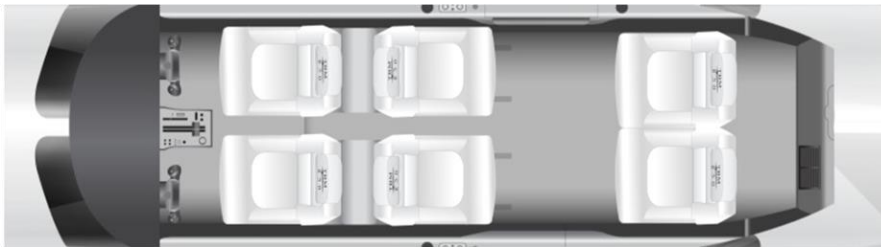

Daher TBM 850

SEATS: 5 Passengers + 1 Pilot

Aircraft Overview

MAX RANGE: 1200 NM

MAX SPEED: 355 MPH

FUEL BURN: 70 GPH

TYPICAL CRUISE ALTITUDE: 28,000'

6 Seat Configuration: 2 Crew Seats and 4 Passenger Seats

Amenities

- Club Seating and Cabin Class
- Turboprop Performance
- Adjustable Reading Lights
- Sunshaded Windows
- Foldout Worktable
- Incredible Weight Carrying
- Generous Baggage Compartment