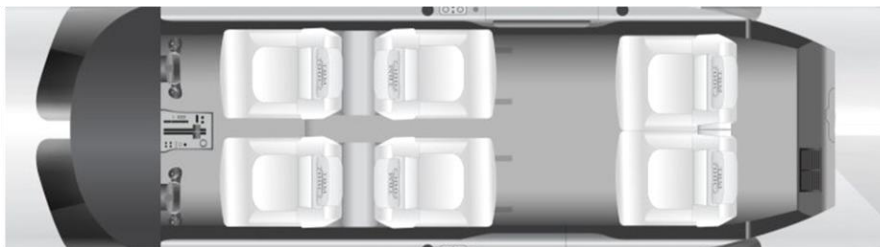

Daher TBM 700-C2

SEATS: 5 Passengers + 1 Pilot

Aircraft Overview

MAX RANGE: 1400 NM

MAX SPEED: 345 MPH

FUEL BURN: 65 GPH

TYPICAL CRUISE ALTITUDE: 24,000'

6 Seat Configuration: 2 Crew Seats and 4 Passenger Seats

Amenities

- Club Seating and Cabin Class
- Turboprop Performance
- Adjustable Reading Lights
- Sunshaded Windows
- Foldout Worktable
- Incredible Weight Carrying
- Generous Baggage Compartment